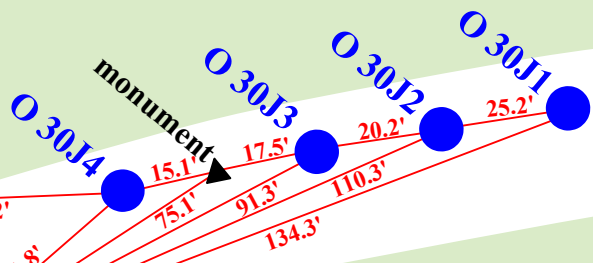

**Entrance Coordinates**

Latitude: 35.46800

Longitude: -77.84705

**Site Map**

North Carolina

Monitoring Well Network

Saulston Site, O 30J

Saulston, Northeast of Goldsboro,  
Wayne County, NC

**NOTE:** This map is for informational purposes only. It does not authorize any party to enter onto any lands depicted herein.

**R10 Monument**  
Coordinates (01-26-2016)  
Latitude: 35.469835  
Longitude: -77.849956

Latitude: 35.469778  
Longitude: -77.849778

500 ft